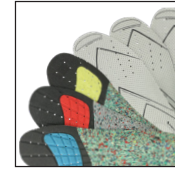

mid / coyote
Art. Nr. 370005

CE EN ISO 20347:2022 + A1:2024 O7S HRO HI CI FO AN SC SR

Suede and fabric combination, waterproof and breathable with GORE-TEX Most Breathable Footwear, leg height 13 cm, antistatic, sole 034

Available sizes UK 3 – 12, Extra large sizes UK 13/14/15

HAIX® Vario Wide Fit System